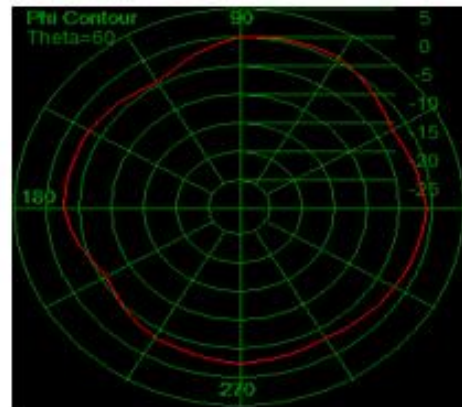

II. Radiation Pattern:

600MHz

698MHz

960MHz