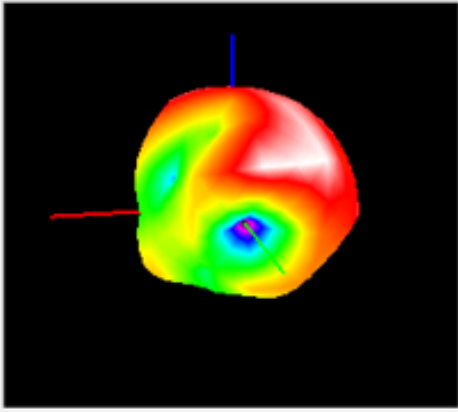

V. VSWR/Return Loss:

12/22/2022 2:43:42 PM
1328.5170K92-101595-K.d

I. Mechanical Diagram:

BOM				
NO	Name	Material	Finish	QTY
1	Housing	PC+ABS	BLACK	1
2	RS031 cable(5G)	PVC	BLACK	4
3	5G/4G Antenna		Silver	4
4	SMA Male(5G)	BRASS	GOLD	4
5	Rubber-1	Silicone Rubber	BLACK	1
6	Rubber-2	Silicone Rubber	BLACK	1
7	NUT	PA66	BLACK	1
8	M bracket	Aluminum	BLACK	1
9	Wall maunting	PA6	WHITE	6
10	Screw	SUS304	Silver	6
11	Shrink tube	PET		4

II. Radiation Pattern:

600MHz

698MHz

960MHz

1710MHz

2170MHz

2700MHz

3800MHz