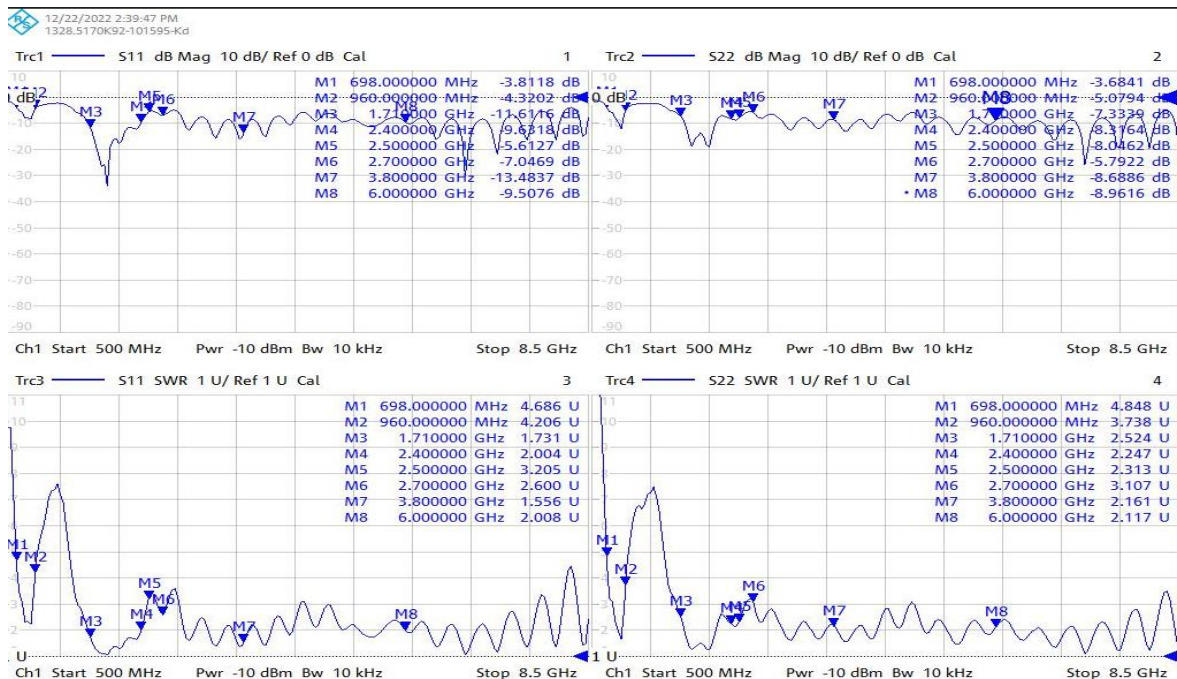

IV. Typical Electrical Properties:

Characteristic Parameters	Specification
Size	191mm*191mm*83mm
4G/5G Frequency	600~6000MHZ
Input Impedance	50ohm
Return Loss	-10 dBi
VSWR Port 1&2	2.5:1 MAX
4G/5G Gain	6/7/10dBi (with20cm cable)
Efficiency (%) 4G/5G	600~2700MHz: 46%~97% 3000~4000MHz:62%~86% 4000~6000MHz:55%~96%
Operating Temperature	-40°C to +85°C
Connector	SMA-male
Cable	8M CFD200 BLACK
Radome Material & Color	UV Resistant PC Black
Ingress Protection	IP67
Mounting Pole	M20 15P

V. VSWR/Return Loss: