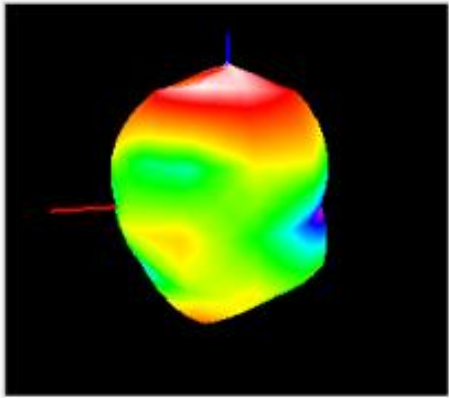

II. Radiation Pattern:

600MHz