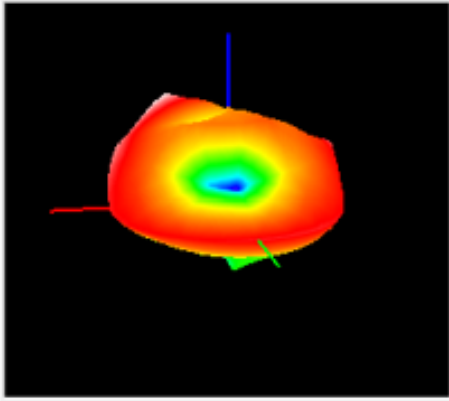

4900MHz

5300MHz

5500MHz