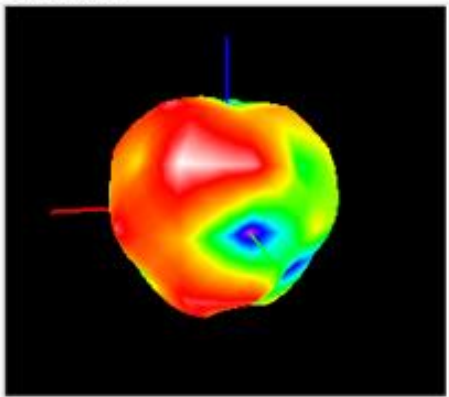

II. Radiation Pattern:

600MHz

698MHz

960MHz