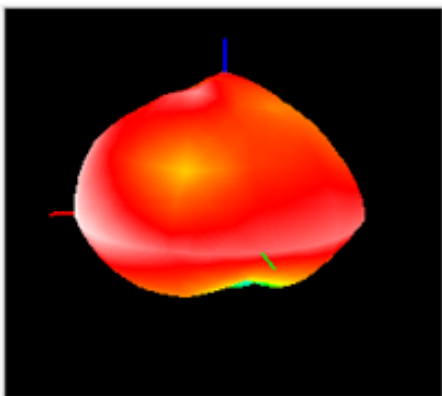

V. VSWR/Return Loss:

12/22/2022 2:43:42 PM
1328.5170K92-101595-K.d

I. Mechanical Diagram:

BOM				
NO	Name	Material	Finish	QTY
1	Housing	PC+ABS	BLACK	1
2	RS031 cable(5G)	PVC	BLACK	4
3	5G/4G Antenna		Silver	4
4	SMA Male(5G)	BRASS	GOLD	4
5	Rubber-1	Silicone Rubber	BLACK	1
6	Rubber-2	Silicone Rubber	BLACK	1
7	NUT	PA66	BLACK	1
8	M bracket	Aluminum	BLACK	1
9	Wall maunting	PA6	WHITE	6
10	Screw	SUS304	Silver	6
11	Shrink tube	PET		4

II. Radiation Pattern:

600MHz

698MHz

960MHz

1710MHz

2170MHz

2700MHz

3800MHz