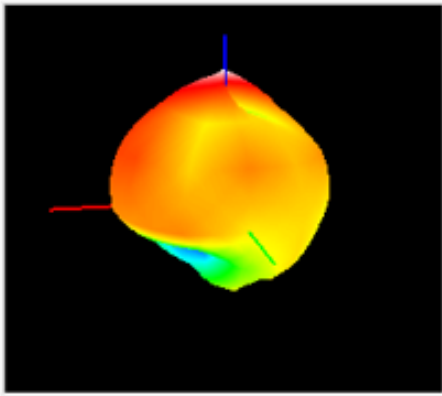

V. VSWR/Return Loss:

12/22/2022 2:43:42 PM
1328.5170K92-101595-K.d

I. Mechanical Diagram:

BOM				
NO	Name	Material	Finish	QTY
1	Housing	PC+ABS	BLACK	1
2	RS031 cable(5G)	PVC	BLACK	4
3	5G/4G Antenna		Silver	4
4	SMA Male(5G)	BRASS	GOLD	4
5	Rubber-1	Silicone Rubber	BLACK	1
6	Rubber-2	Silicone Rubber	BLACK	1
7	NUT	PA66	BLACK	1
8	M bracket	Aluminum	BLACK	1
9	Wall maunting	PA6	WHITE	6
10	Screw	SUS304	Silver	6
11	Shrink tube	PET		4

II. Radiation Pattern:

600MHz

698MHz

960MHz

1710MHz

2170MHz

2700MHz

3800MHz