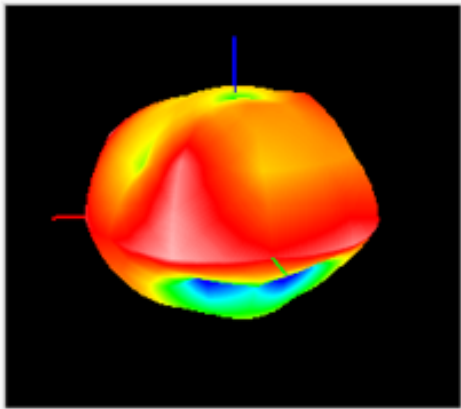

3800MHz

4000MHz

4500MHz