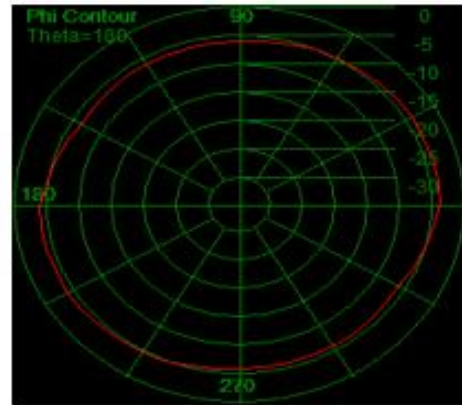

II. Radiation Pattern:

600MHz