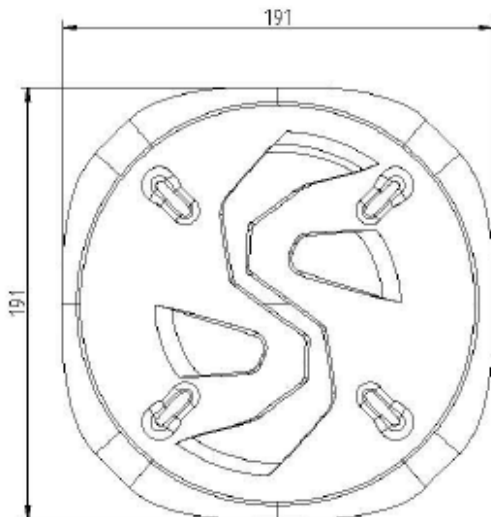

III. Applications:

For antenna units used with or in M2M IOT Systems, Automobile, Recreational, Marine, Military, etc.

IV. Typical Electrical Properties:

Characteristic Parameters	Specification
Size	191mm*191mm*83mm
4G/5G Frequency	600~6000MHZ
Input Impedance	50ohm
Return Loss	-10 dBi
VSWR Port 1&2	2.5:1 MAX
4G/5G Gain	6/7/10dBi (with20cm cable)
Efficiency (%) 4G/5G	600~2700MHz: 46%~97% 3000~4000MHz:62%~86% 4000~6000MHz:55%~96%
Operating Temperature	-40°C to +85°C
Connector	SMA-male
Cable	8M CFD200 BLACK
Radome Material & Color	UV Resistant PC Black
Ingress Protection	IP67
Mounting Pole	M20 15P

V. VSWR/Return Loss:

12/22/2022 2:43:42 PM
1328.5170K92-101595-K.d

I. Mechanical Diagram:

BOM				
NO	Name	Material	Finish	QTY
1	Housing	PC+ABS	BLACK	1
2	RS031 cable(5G)	PVC	BLACK	4
3	5G/4G Antenna		Silver	4
4	SMA Male(5G)	BRASS	GOLD	4
5	Rubber-1	Silicone Rubber	BLACK	1
6	Rubber-2	Silicone Rubber	BLACK	1
7	NUT	PA66	BLACK	1
8	M bracket	Aluminum	BLACK	1
9	Wall maunting	PA6	WHITE	6
10	Screw	SUS304	Silver	6
11	Shrink tube	PET		4