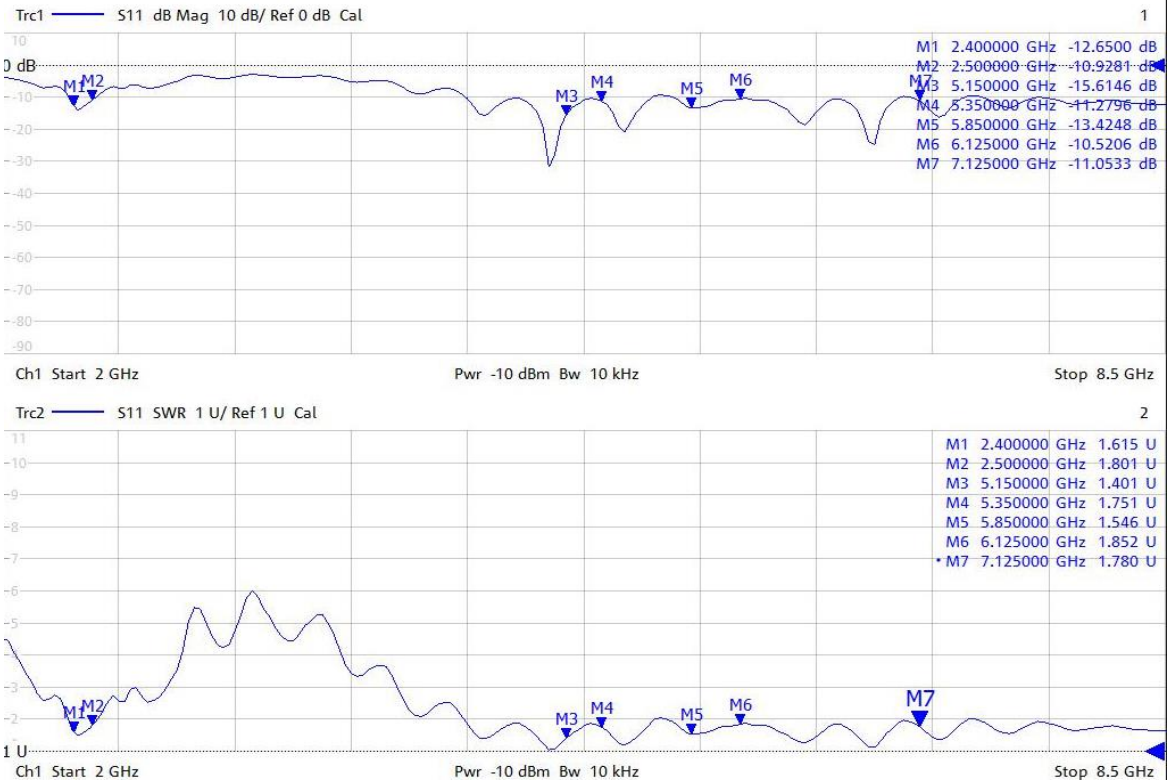

12/22/2022 2:43:42 PM
1328.5170K92-101595-K.d