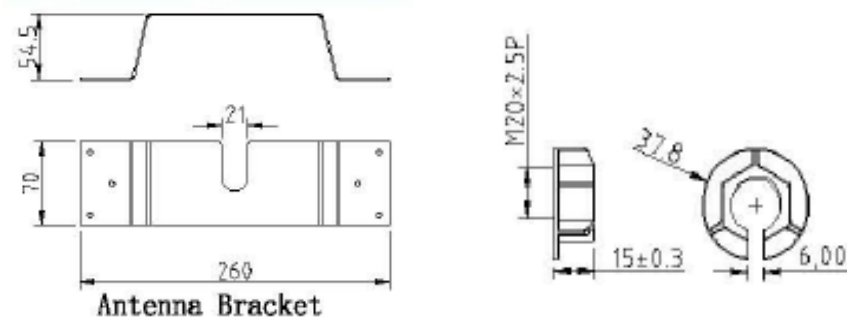

V. VSWR/Return Loss:

12/22/2022 2:43:42 PM
1328.5170K92-101595-K.d

I. Mechanical Diagram:

BOM				
NO	Name	Material	Finish	QTY
1	Housing	PC+ABS	BLACK	1
2	RS031 cable(5G)	PVC	BLACK	4
3	5G/4G Antenna		Silver	4
4	SMA Male(5G)	BRASS	GOLD	4
5	Rubber-1	Silicone Rubber	BLACK	1
6	Rubber-2	Silicone Rubber	BLACK	1
7	NUT	PA66	BLACK	1
8	M bracket	Aluminum	BLACK	1
9	Wall maunting	PA6	WHITE	6
10	Screw	SUS304	Silver	6
11	Shrink tube	PET		4