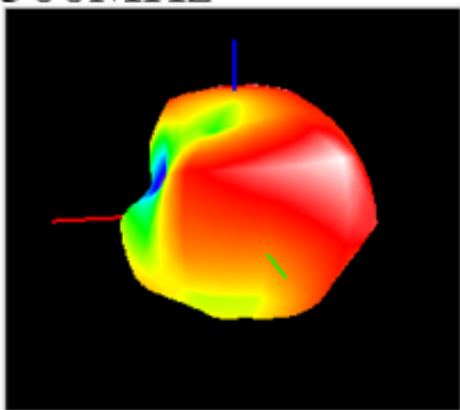

3800MHz

4000MHz

4500MHz